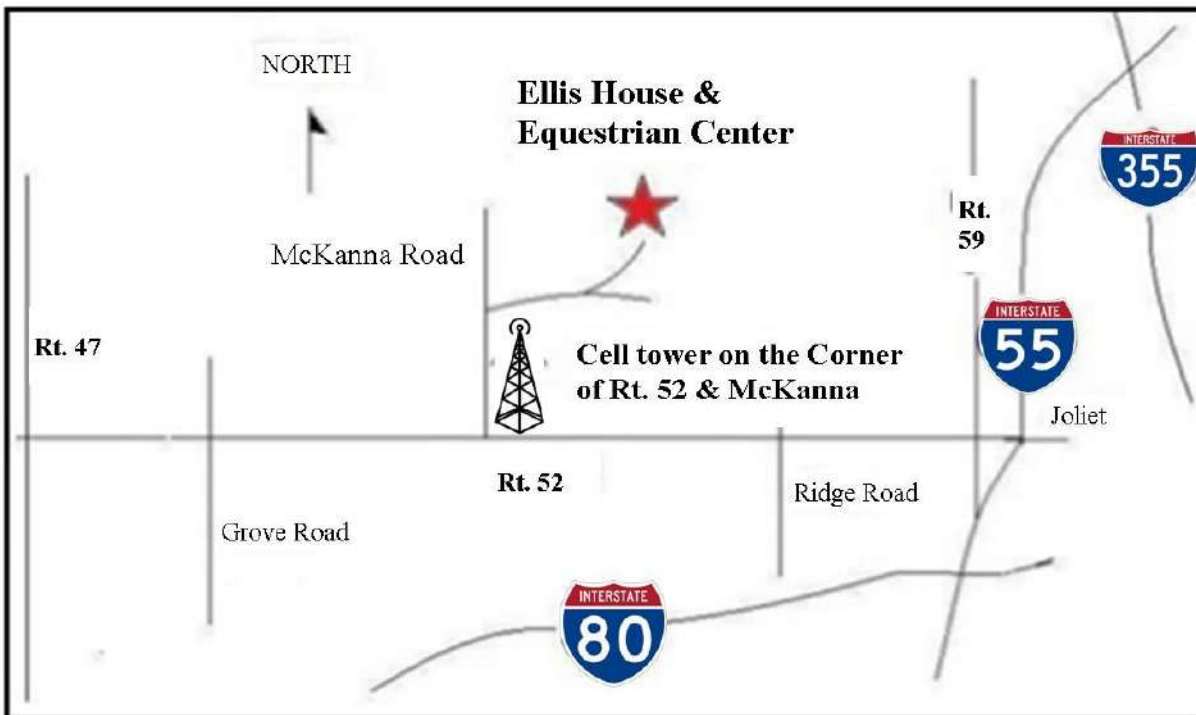

Ellis Equestrian Center - Contact Information

Ellis Equestrian Center is dedicated to connecting environmental stewardship with equestrian, educational, and recreational opportunities for the residents of Kendall County.

Baker Woods Forest Preserve and Ellis House and Equestrian Center's trails are open year round from 8:00 am to sunset. **All Ellis Equestrian Center facility rentals and programs require advanced reservations.**

2022 Ellis Equestrian Center Staff Directory

Marty Vick—Farm Manager
815-630-918-0364

mvick@co.kendall.il.us

Kris Mondrella—Equestrian Coordinator
815-475-4035 or 815-260-5628

kmondrella@co.kendall.il.us

Jorie Fenske—Coordinator Assistant
815-475.4035

jfenske@co.kendall.il.us

Sunrise Center North

Kris Mondrella, Therapeutic Riding Program Director
815-467-9332

sunrisecenter@comcast.net

Office Phone: 815-475-4035   Email: info@ellishec.com

13986 McKanna Road
Minooka, Illinois 60447

www.kendallforest.com

See what's coming up at
Ellis Equestrian Center on
[Facebook](#)

Subscribe to the Kendall
County Forest Preserve
District's [Newsletter](#)

Kendall County Forest
Preserve District
[Facebook](#)